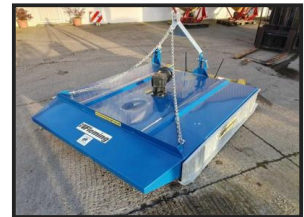

FLEMING SM

£POA

New Fleming 6ft Topper. Sold with seasons warranty. Finance available on all our equipment.

Product Details

Product Details	
Category/Type	Tillage Equipment
Make	FLEMING
Model	SM
Year	2022
Hours	-